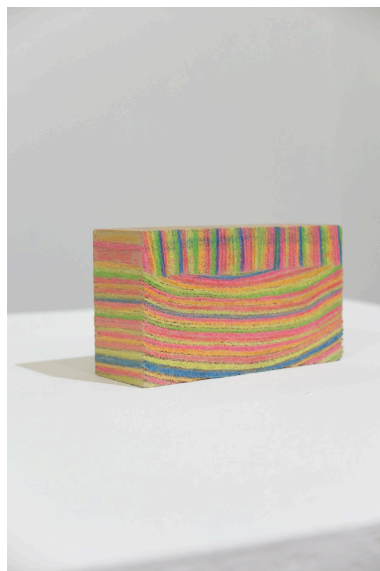

we the people No.03, 2015
crayon wood,
10 x 5,5 x 3,5 cm
Euro 150,-