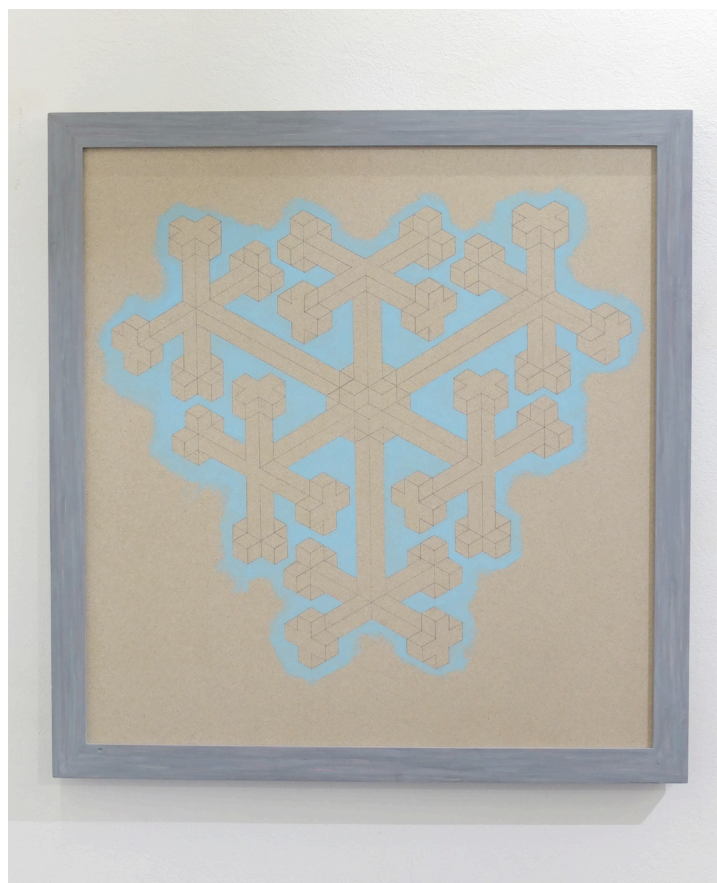

element No.02, 2016,
acrylics and pencil on wood,
115,5 x 110 cm
Euro 1400,-